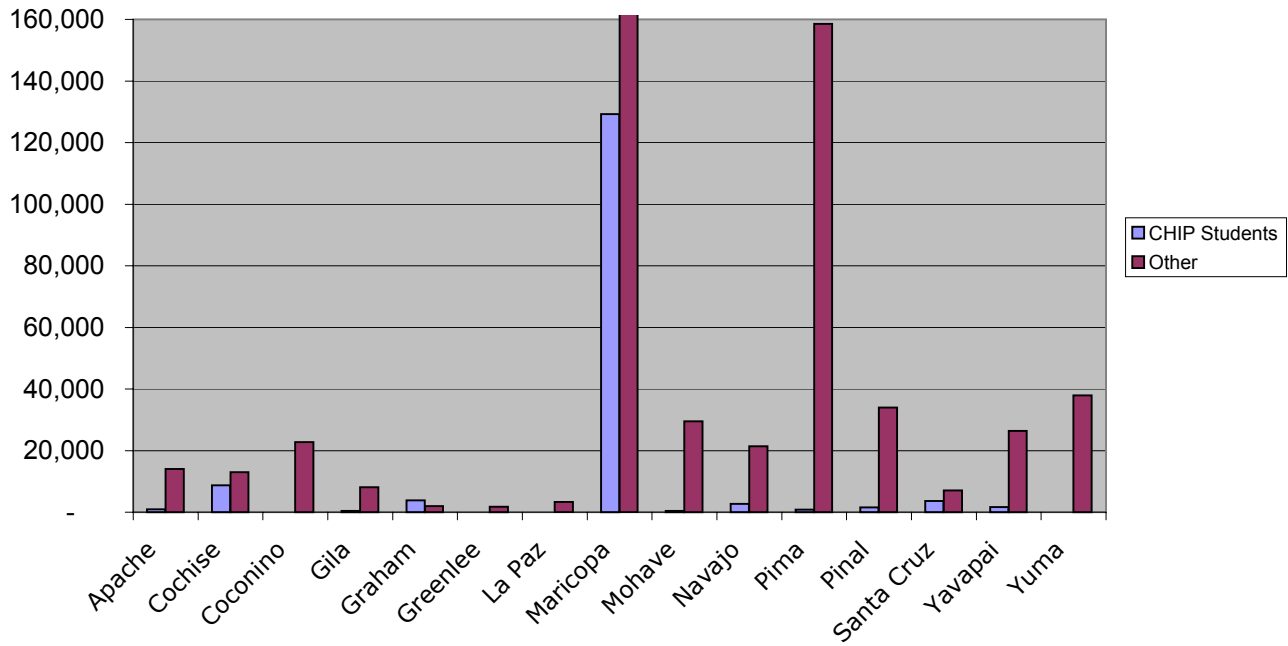

CHIP-AZ Students by County

CHIP-AZ Students by County

County	CHIP Students	Other	Total
Apache	941	14,032	14,973
Cochise	8,688	13,026	21,714
Coconino	-	22,717	22,717
Gila	428	8,083	8,511
Graham	3,840	2,017	5,857
Greenlee	-	1,721	1,721
La Paz	-	3,361	3,361
Maricopa	129,196	555,957	685,153
Mohave	433	29,470	29,903
Navajo	2,680	21,355	24,035
Pima	794	158,546	159,340
Pinal	1,532	33,942	35,474
Santa Cruz	3,658	7,088	10,746
Yavapai	1,632	26,361	27,993
Yuma	-	37,916	37,916
Total Enrollment	153,822	935,592	1,089,414

CHIP Students % of Total Enrollment in County

County	Student Enrollment	County's % of Total Enrollment	CHIP Enrollment	CHIP % of County	Not CHIP Enrollment	Not % of County
Apache	14,973	1%	941	6%	14,032	94%
Cochise	21,714	2%	8,688	40%	13,026	60%
Coconino	22,717	2%	-	0%	22,717	100%
Gila	8,511	1%	428	5%	8,083	95%
Graham	5,857	1%	3,840	66%	2,017	34%
Greenlee	1,721	0%	-	0%	1,721	100%
La Paz	3,361	0%	-	0%	3,361	100%
Maricopa	685,153	63%	129,196	19%	555,957	81%
Mohave	29,903	3%	433	1%	29,470	99%
Navajo	24,035	2%	2,680	11%	21,355	89%
Pima	159,340	15%	794	0%	158,546	100%
Pinal	35,474	3%	1,532	4%	33,942	96%
Santa Cruz	10,746	1%	3,658	34%	7,088	66%
Yavapai	27,993	3%	1,632	6%	26,361	94%
Yuma	37,916	3%	-	0%	37,916	100%
Total	1,089,414	100%	153,822	14%	935,592	86%