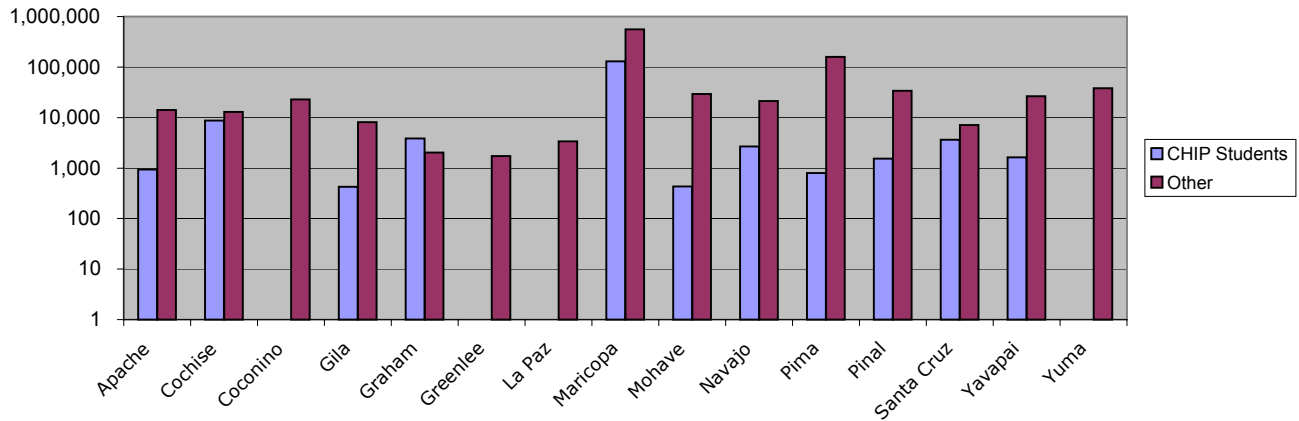

CHIP-AZ Students by County

CHIP-AZ Students by County

County	CHIP Students	Other	Total
Apache	941	14,032	14,973
Cochise	8,688	13,026	21,714
Coconino	-	22,717	22,717
Gila	428	8,083	8,511
Graham	3,840	2,017	5,857
Greenlee	-	1,721	1,721
La Paz	-	3,361	3,361
Maricopa	129,196	555,957	685,153
Mohave	433	29,470	29,903
Navajo	2,680	21,355	24,035
Pima	794	158,546	159,340
Pinal	1,532	33,942	35,474
Santa Cruz	3,658	7,088	10,746
Yavapai	1,632	26,361	27,993
Yuma	-	37,916	37,916
Total Enrollment	153,822	935,592	1,089,414

CHIP Students % of Total Enrollment in County

County	Student Enrollment	County's % of Total Enrollment	CHIP Enrollment	CHIP % of County	Not CHIP Enrollment	Not % of County
Apache	14,973	1%	941	6%	14,032	94%
Cochise	21,714	2%	8,688	40%	13,026	60%
Coconino	22,717	2%	-	0%	22,717	100%
Gila	8,511	1%	428	5%	8,083	95%
Graham	5,857	1%	3,840	66%	2,017	34%
Greenlee	1,721	0%	-	0%	1,721	100%
La Paz	3,361	0%	-	0%	3,361	100%
Maricopa	685,153	63%	129,196	19%	555,957	81%
Mohave	29,903	3%	433	1%	29,470	99%
Navajo	24,035	2%	2,680	11%	21,355	89%
Pima	159,340	15%	794	0%	158,546	100%
Pinal	35,474	3%	1,532	4%	33,942	96%
Santa Cruz	10,746	1%	3,658	34%	7,088	66%
Yavapai	27,993	3%	1,632	6%	26,361	94%
Yuma	37,916	3%	-	0%	37,916	100%
Total	1,089,414	100%	153,822	14%	935,592	86%