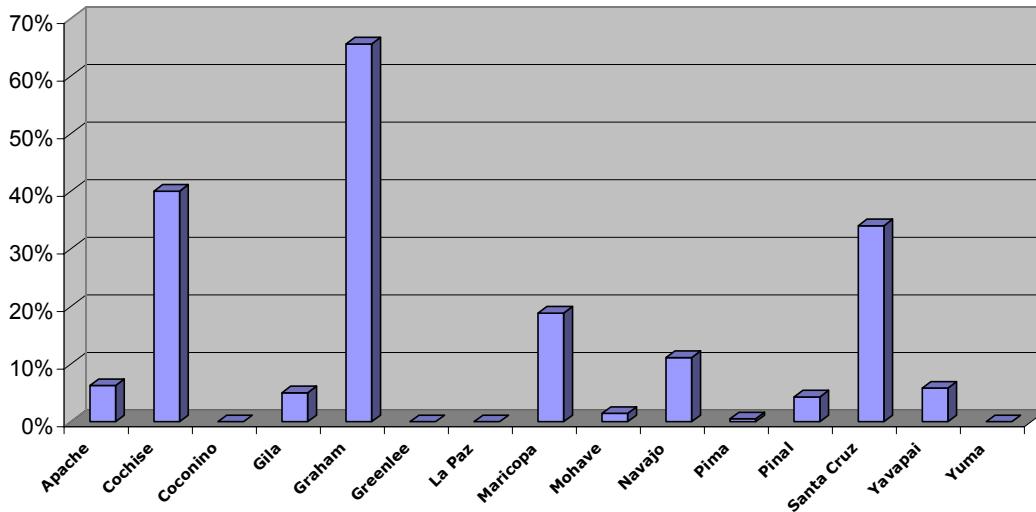

CHIP-AZ Students by County

CHIP-AZ Students by County

County	CHIP Students	Other	Total
Apache	941	14,032	14,973
Cochise	8,688	13,026	21,714
Coconino	-	22,717	22,717
Gila	428	8,083	8,511
Graham	3,840	2,017	5,857
Greenlee	-	1,721	1,721
La Paz	-	3,361	3,361
Maricopa	129,196	555,957	685,153
Mohave	433	29,470	29,903
Navajo	2,680	21,355	24,035
Pima	794	158,546	159,340
Pinal	1,532	33,942	35,474
Santa Cruz	3,658	7,088	10,746
Yavapai	1,632	26,361	27,993
Yuma	-	37,916	37,916
Total Enrollment	153,822	935,592	1,089,414

CHIP Students % of Total Enrollment in County

County	Student Enrollment	County's % of Total Enrollment	CHIP Enrollment	CHIP % of County	Not CHIP Enrollment	Not % of County
Apache	14,973	1%	941	6%	14,032	94%
Cochise	21,714	2%	8,688	40%	13,026	60%
Coconino	22,717	2%	-	0%	22,717	100%
Gila	8,511	1%	428	5%	8,083	95%
Graham	5,857	1%	3,840	66%	2,017	34%
Greenlee	1,721	0%	-	0%	1,721	100%
La Paz	3,361	0%	-	0%	3,361	100%
Maricopa	685,153	63%	129,196	19%	555,957	81%
Mohave	29,903	3%	433	1%	29,470	99%
Navajo	24,035	2%	2,680	11%	21,355	89%
Pima	159,340	15%	794	0%	158,546	100%
Pinal	35,474	3%	1,532	4%	33,942	96%
Santa Cruz	10,746	1%	3,658	34%	7,088	66%
Yavapai	27,993	3%	1,632	6%	26,361	94%
Yuma	37,916	3%	-	0%	37,916	100%
Total	1,089,414	100%	153,822	14%	935,592	86%